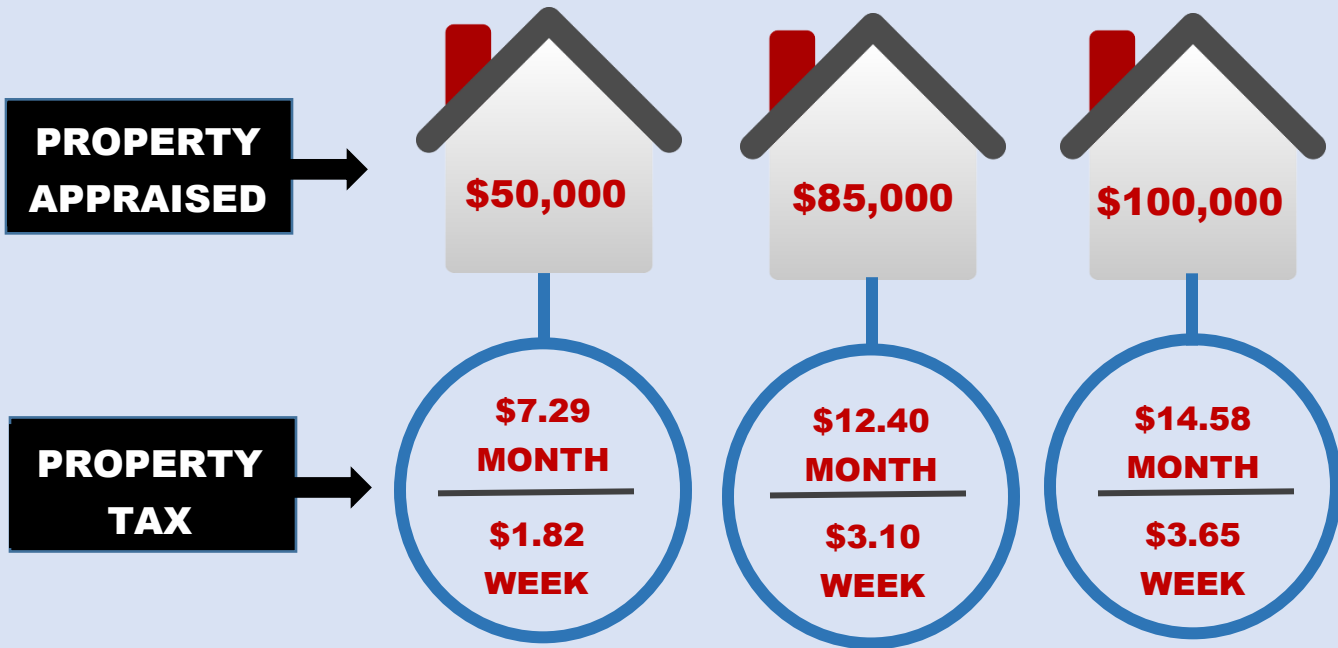

WHAT WILL THIS LEVY COST ME?

The cost of the proposed tax to a homeowner depends on the assessed value determined by the Montgomery County Auditor

OUR COMMUNITY | OUR ROADS | OUR CHOICE